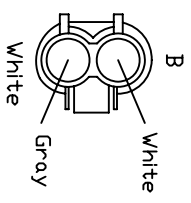

**NOTICE** !!!!!  
 Be sure to connecting the meter's GND wire to the ground of your bike in case you are using the internal CR2032 battery only, otherwise the tachometer couldn't work.

PART NO.	44121100N001A
MODEL NO.	ACE-1100
VERSION	A (2010/01/30)
F/R	AW STANDARD
德昇電子有限公司 ACEWELL INTERNATIONAL CO., LTD.	