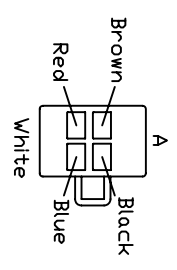

**NOTICE** !!!!!  
 Be sure to connecting the meter's GND wire to the ground of your bike in case you are using the internal CR2032 battery only, otherwise the tachometer couldn't work.

PART NO.	44121100N001A
MODEL NO.	ACE-1100
VERSION	A (2010/01/30)
F/R	AW STANDARD
德昇電子有限公司 ACEWELL INTERNATIONAL CO., LTD.	