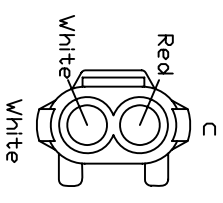

**NOTICE** !!!!!  
 Be sure to connecting the meter's GND wire to the ground of your bike in case you are using the internal CR2032 battery only, otherwise the tachometer couldn't work.

PART NO.	44121100N001A
MODEL NO.	ACE-1100
VERSION	A (2010/01/30)
F/R	AW STANDARD
德昇電子有限公司 ACEWELL INTERNATIONAL CO., LTD.	