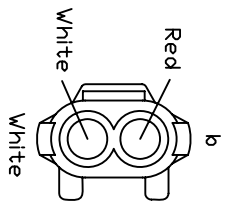

**NOTICE** !!!!!  
 Be sure to connecting the meter's GND wire to the ground of your bike in case you are using the internal CR2032 battery only, otherwise the tachometer couldn't work.

PART NO.	44121100N001A
MODEL NO.	ACE-1100
VERSION	A (2010/01/30)
F/R	AW STANDARD
德昇電子有限公司 ACEWELL INTERNATIONAL CO., LTD.	