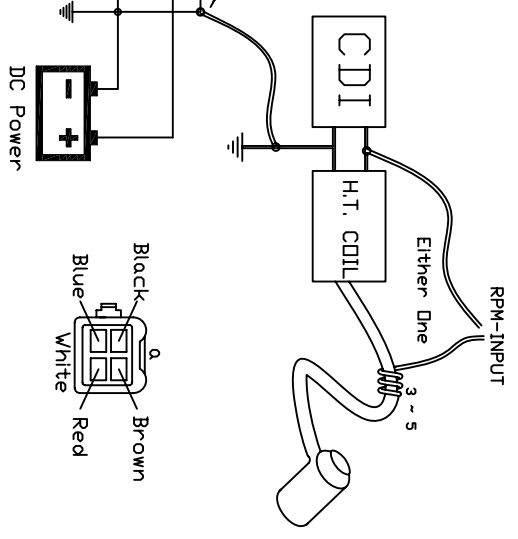

**NOTICE** !!!!!  
 Be sure to connecting the meter's GND wire to the ground of your bike in case you are using the internal CR2032 battery only, otherwise the tachometer couldn't work.

PART NO.	44121100N001A
MODEL NO.	ACE-1100
VERSION	A (2010/01/30)
F/R	AW STANDARD
德昇電子有限公司 ACEWELL INTERNATIONAL CO., LTD.	