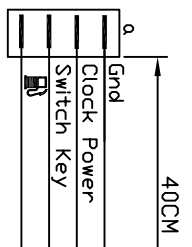

**NOTICE** !!!!!  
 Be sure to connecting the meter's GND wire to the ground of your bike in case you are using the internal CR2032 battery only, otherwise the tachometer couldn't work.

PART NO.	44121100N001A
MODEL NO.	ACE-1100
VERSION	A (2010/01/30)
F/R	AW STANDARD
德昇電子有限公司 ACEWELL INTERNATIONAL CO., LTD.	