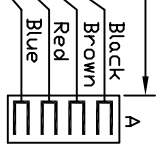

**NOTICE** !!!!!  
 Be sure to connecting the meter's GND wire to the ground of your bike in case you are using the internal CR2032 battery only, otherwise the tachometer couldn't work.

PART NO.	44121100N001A
MODEL NO.	ACE-1100
VERSION	A (2010/01/30)
F/R	AW STANDARD
德昇電子有限公司 ACEWELL INTERNATIONAL CO., LTD.	